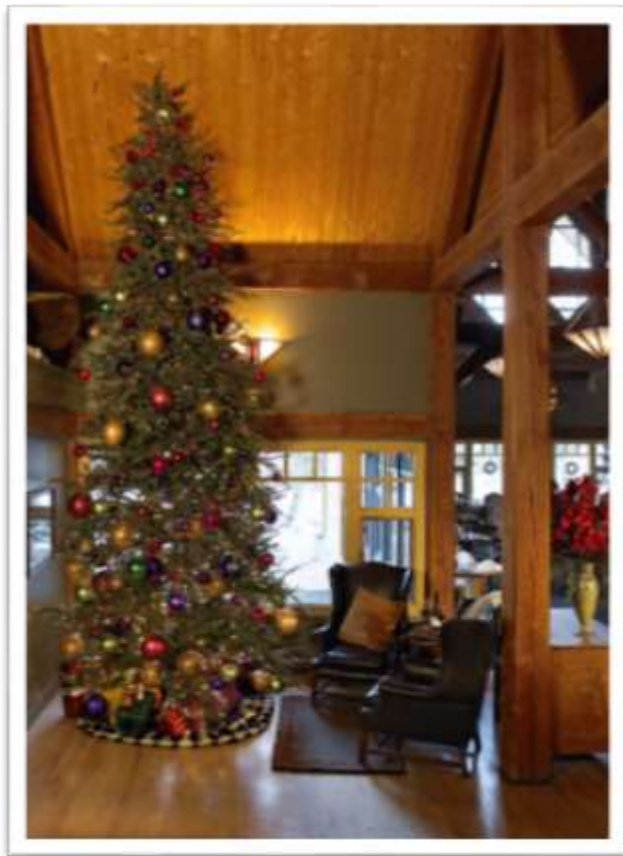

Audio Visual Rental Fees

Buffalo Mountain Lodge – Banff, AB